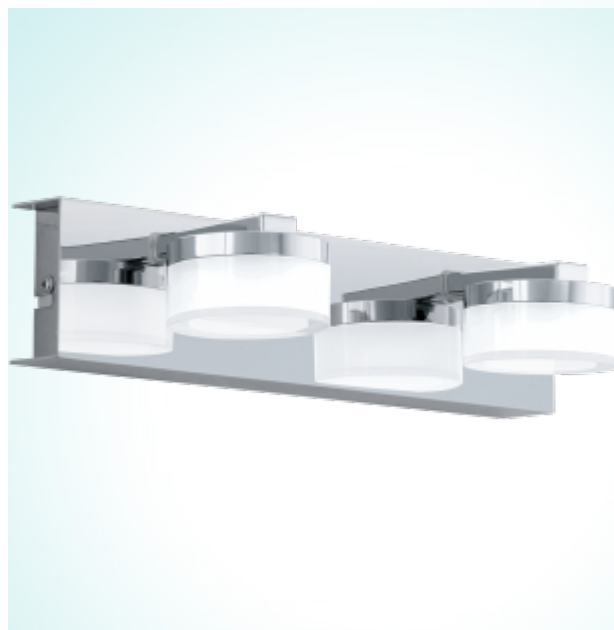

94652

ROMENDO

LED

General Information

Article:	94652
Lighting Type:	wall luminaire
Collection:	Style
EAN Code:	9002759946524

Dimensions

Depth:	300 mm
Height:	70 mm
Overhang:	125 mm
Weight:	0.965 kg

Illuminant

Socket:	LED
Illuminant:	LED
Delivery:	incl.
Wattage:	2x 4,5W
Luminous Flux:	960 lm
Luminous Colour:	3000K warm white
Average Lifetime:	25,000 h
Energy Efficiency:	A+

Material & Colour

Enclosure Material:	steel
Enclosure Colour:	chrome
Glass / Shade Material:	plastic
Glass / Shade Colour:	clear, satinated

Technical Information

Protection Rating:	IP44
Protection Class:	2
Line Voltage:	220-240V,50/60Hz
Operation Voltage:	12V

Technical changes reserved